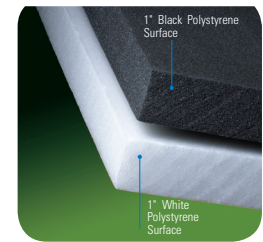

THE HEAVY-DUTY FOAM BOARD FAMILY

- **Gatorfoam®** has been the industry's leading heavy-duty foam board for more than 30+ years. It is comprised of extruded polystyrene foam bonded between two layers of wood-fiber veneer.
- **Gatorplast®** is comprised of extruded polystyrene foam bonded between two layers of high-impact polystyrene cap sheets.
- **Gatorblanks®** are thick panels of extruded polystyrene foam with no facers.

WHY CHOOSE GATORFOAM?

- The original, heavy-duty graphic arts board
- Excellent reputation for digital and screen printing
- Bright white facer is the brightest board of its kind
- Dent and scratch resistant

WHY CHOOSE GATORPLAST?

- Smooth, high-impact facers resist warping
- Lightweight and water-resistant
- Vinyl graphics are repositionable

WHY CHOOSE GATORBLANKS?

- Perfect for signs, displays and dramatic in-store lettering
- Lightweight yet durable, and easy to cut and form

Gatorfoam

Gatorfoam Exterior

Gatorplast

Gatorblanks

PRODUCT AVAILABILITY

	Gauges	Facers	Foam	Sizes
Gatorfoam	3/16", 3/8", 1/2", 3/4", 1", 1-1/2", 2", 3" Custom thicknesses up to 3" available upon request	Bright White Black Natural	White Black	48" x 96", 50" x 100", 60" x 96", 60" x 120", Custom sheet sizes and facer/foam combinations up to 60" x 120"
NEW! GATORFOAM® BOARD IN 1" GAUGES AND ABOVE IS MADE WITH A TOP GRADE ADHESIVE TO WITHSTAND EXTERIOR APPLICATIONS. TO PROTECT FOAM FROM UV EXPOSURE, IT IS STILL RECOMMENDED TO PAINT THE EDGES.				
Gatorfoam Exterior	1", 1-1/2", 2", 3" Custom thicknesses up to 3" available upon request	Bright White	White	48" x 96"
Gatorplast	3/16", 1/2", 3/4", 1", 1-1/2", 2", 3", Custom thicknesses up to 3" available upon request	White Black	White Black	48" x 96", 60" x 120", Custom sheet sizes and facer/foam combinations up to 60" x 120"
Gatorblanks	1", 3/4", 1", 2", 3" Custom thicknesses up to 3" available upon request	No Facers	White Black	48" x 96"