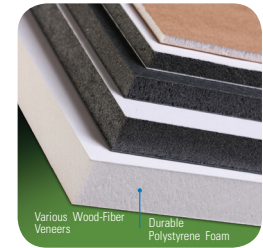

THE HEAVY-DUTY FOAM BOARD FAMILY

- **Gatorfoam®** has been the industry's leading heavy-duty foam board for more than 30+ years. It is comprised of extruded polystyrene foam bonded between two layers of wood-fiber veneer.
- **Gatorplast®** is comprised of extruded polystyrene foam bonded between two layers of high-impact polystyrene cap sheets.
- **Gatorblanks®** are thick panels of extruded polystyrene foam with no facers.

WHY CHOOSE GATORFOAM?

- The original, heavy-duty graphic arts board
- Excellent reputation for digital and screen printing
- Bright white facer is the brightest board of its kind
- Dent and scratch resistant

WHY CHOOSE GATORPLAST?

- Smooth, high-impact facers resist warping
- Lightweight and water-resistant
- Vinyl graphics are repositionable

WHY CHOOSE GATORBLANKS?

- Perfect for signs, displays and dramatic in-store lettering
- Lightweight yet durable, and easy to cut and form

Gatorfoam

Gatorfoam Exterior

Gatorplast

Gatorblanks

PRODUCT AVAILABILITY

	Gauges	Facers	Foam	Sizes
Gatorfoam	3/16", 3/8", 1/2", 3/4", 1", 1-1/2", 2", 3" Custom thicknesses up to 3" available upon request	Bright White Black Natural	White Black	48" x 96", 50" x 100", 60" x 96", 60" x 120", Custom sheet sizes and facer/foam combinations up to 60" x 120"
NEW! GATORFOAM® BOARD IN 1" GAUGES AND ABOVE IS MADE WITH A TOP GRADE ADHESIVE TO WITHSTAND EXTERIOR APPLICATIONS. TO PROTECT FOAM FROM UV EXPOSURE, IT IS STILL RECOMMENDED TO PAINT THE EDGES.				
Gatorfoam Exterior	1", 1-1/2", 2", 3" Custom thicknesses up to 3" available upon request	Bright White	White	48" x 96"
Gatorplast	3/16", 1/2", 3/4", 1", 1-1/2", 2", 3", Custom thicknesses up to 3" available upon request	White Black	White Black	48" x 96", 60" x 120", Custom sheet sizes and facer/foam combinations up to 60" x 120"
Gatorblanks	1", 3/4", 1", 2", 3" Custom thicknesses up to 3" available upon request	No Facers	White Black	48" x 96"