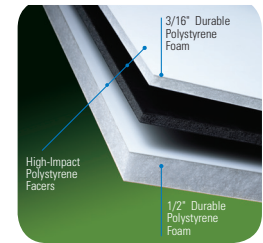

WHY CHOOSE GATORFOAM?

- The original, heavy-duty graphic arts board
- Excellent reputation for digital and screen printing
- Bright white facer is the brightest board of its kind
- Dent and scratch resistant

WHY CHOOSE GATORPLAST?

- Smooth, high-impact facers resist warping
- Lightweight and water-resistant
- Vinyl graphics are repositionable

WHY CHOOSE GATORBLANKS?

- Perfect for signs, displays and dramatic in-store lettering
- Lightweight yet durable, and easy to cut and form

Gatorfoam

Gatorfoam Exterior

Gatorplast

Gatorblanks

PRODUCT AVAILABILITY

	Gauges	Facers	Foam	Sizes
Gatorfoam	3/16", 3/8", 1/2", 3/4", 1", 1-1/2", 2", 3" Custom thicknesses up to 3" available upon request	Bright White Black Natural	White Black	48" x 96", 50" x 100", 60" x 96", 60" x 120", Custom sheet sizes and facer/foam combinations up to 60" x 120"
NEW! GATORFOAM® BOARD IN 1" GAUGES AND ABOVE IS MADE WITH A TOP GRADE ADHESIVE TO WITHSTAND EXTERIOR APPLICATIONS. TO PROTECT FOAM FROM UV EXPOSURE, IT IS STILL RECOMMENDED TO PAINT THE EDGES.				
Gatorfoam Exterior	1", 1-1/2", 2", 3" Custom thicknesses up to 3" available upon request	Bright White	White	48" x 96"
Gatorplast	3/16", 1/2", 3/4", 1", 1-1/2", 2", 3", Custom thicknesses up to 3" available upon request	White Black	White Black	48" x 96", 60" x 120", Custom sheet sizes and facer/foam combinations up to 60" x 120"
Gatorblanks	1", 3/4", 1", 2", 3" Custom thicknesses up to 3" available upon request	No Facers	White Black	48" x 96"