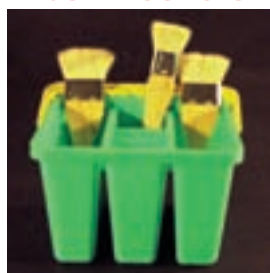

Brush Washers

Turquoise plastic brush washer, 2 large and 2 small troughs.

BRUSH WASHER [606]

SHOL 1024-B .....6-9/16" x 4-3/8" x 4-5/16"

BRUSH CONDITIONER AND CLEANER [50]

OS-4004Q ..... One Shot brush conditioner and cleaner for oil base paint, quart

Aluminum Brush Washer

The most practical device for keeping brushes suspended in water or thinner. Spring coil will hold the handles of several brushes of any size.